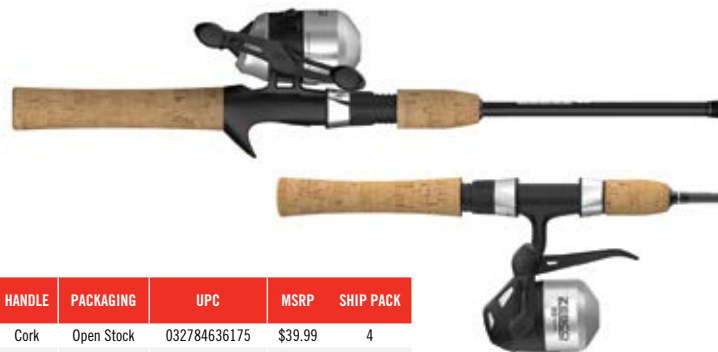

MODEL	REEL	GEAR RATIO	MONO CAP (yd / lb)	LENGTH	PIECES	POWER	GUIDES	LINE (lb)	LURE (oz)	HANDLE	PACKAGING	UPC	MSRP	SHIP PACK
33MCC502ULA	Micro	4.3:1	90 / 4	5' 0"	2	UL	4 + Tip	2-6	1/64-1/4	Cork	Open Stock	032784636175	$39.99	4
33MCC562LA	Micro	4.3:1	90 / 4	5' 6"	2	L	5 + Tip	2-6	1/16-5/8	Cork	Open Stock	032784636182	$39.99	4
33MTCC562LA	Micro Trigger	4.3:1	90 / 4	5' 6"	2	L	4 + Tip	2-6	1/16-5/8	Cork	Open Stock	032784636335	$39.99	4