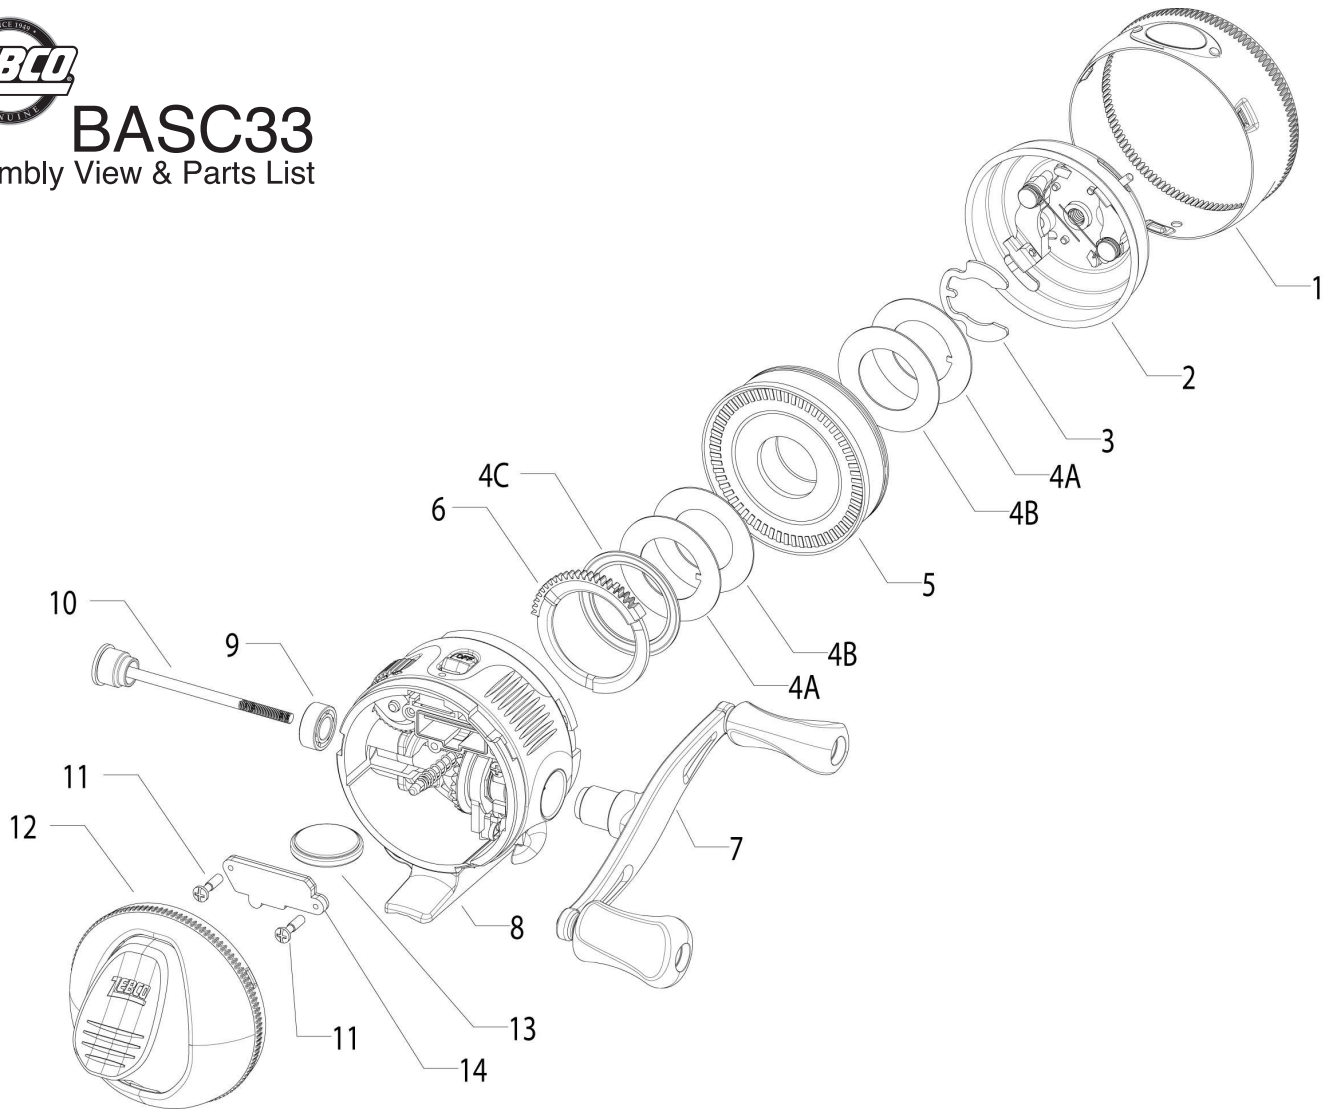

# BASC33

## Assembly View & Parts List

Key #	Description	Part No.
1	Front Cover Assembly	GJ324-01
2	Spinnerhead Assembly	EY310-03
3	E-Clip	EY034-01
4	Drag Washer Kit - includes	EY4108-01
4A	Drag Washer	
4B	Keyed Drag Washer	
4C	Spring Washer	
5	Spool Assembly	EY321-01
6	Drag Cam Plate	EY027-01
	Handle Assembly Kit - includes	GJ4318-01
7	Handle Assembly	
10	Crank Rod Assembly	

Key #	Description	Part No.
8	Body Assembly	N / A
9	Bushing	EY026-01
10	Crank Rod Assembly	EY367-01
11	M2.5 X 10 Screw	GJ149-02
12	Back Cover Assembly	EY323-01
13	Battery, Lithium CR20-32	GJ157-01
14	Battery Cover Kit - includes	GJ4154-01
	Module Cover	
	Module Gasket	
11	M2.5 X 10 Screw	