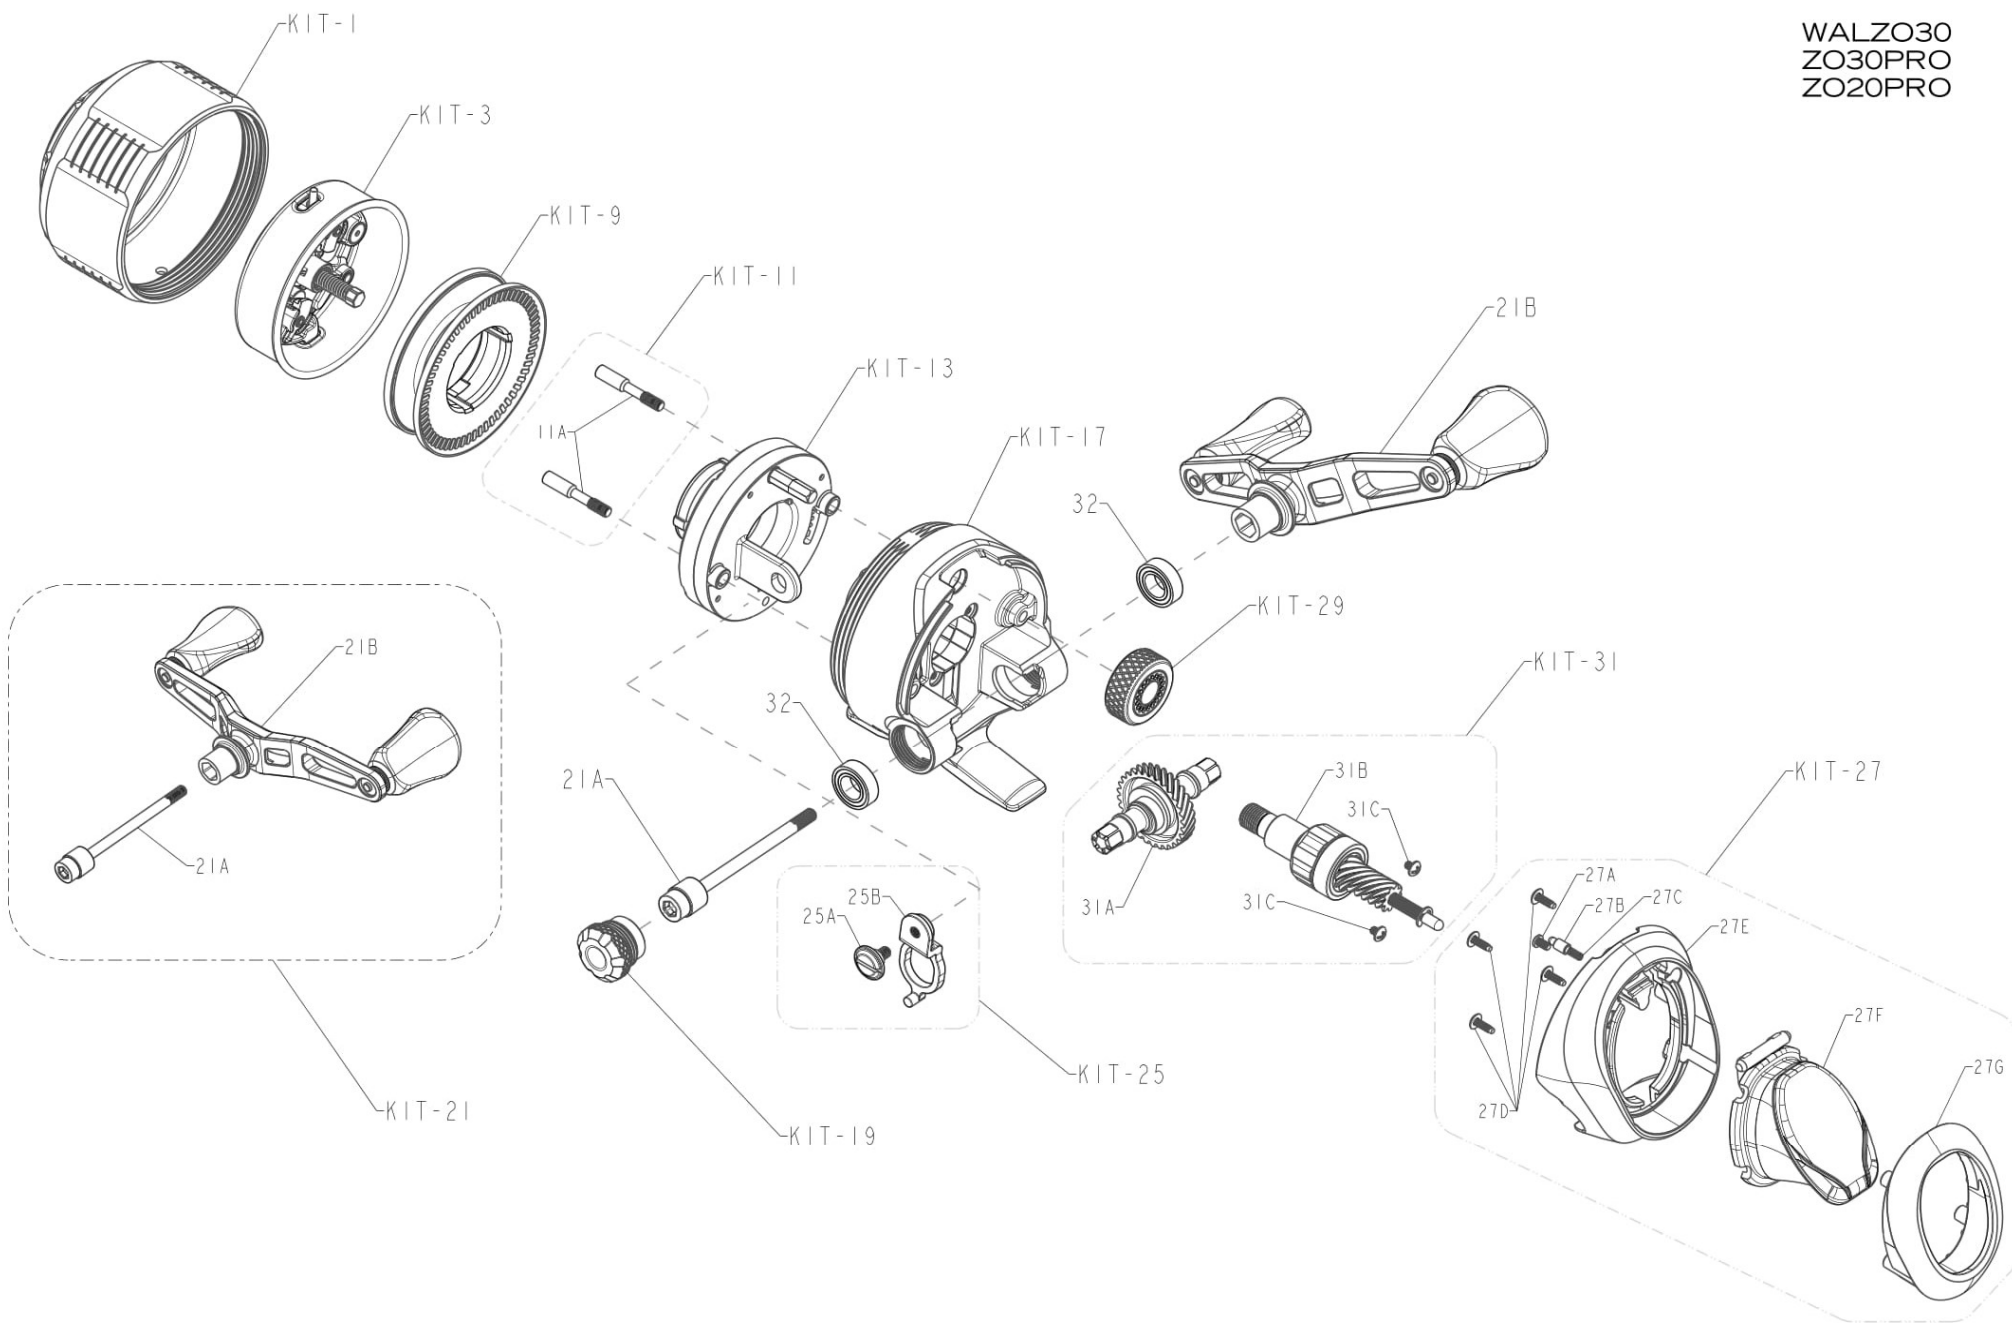

WALZO30
ZO30PRO
ZO20PRO

ZEBCO.

OMEGA SPINCAST

ZEBCO Omega ZO30PRO Spincast Reel Part List

Key #	QTY	Description	Part No.	Key #	QTY	Description	Part No.
KIT-1	1	Front Cover Assembly	ZAJ324-01	KIT-27	1	Kit - Back Cover Assembly	ZAJ323-01
KIT-3	1	Spinner Head Assembly	ZAJ310-01	27A	1	Screw	-
KIT-9	1	Spool Assembly with Line and T-Ring	ZAJ421-01	27B	1	Clicker (Drag Adj.)	-
-	1	Spool Assembly with Braid Band and Line	-	27C	1	Spring, Clicker (Drag Adj.)	-
-	1	T-Ring	-	27D	4	Screw	-
KIT-11	1	Kit - Back Cover Assembly Screws	ZAJ307-01	27E	1	Back Cover	-
11A	2	Screw, Back Cover Assembly	-	27F	1	Thumb Button Assembly	-
KIT-13	1	Spool Carrier Assembly	ZAJ3189-01	27G	1	Back Cover Ring	-
KIT-17	1	Body Assembly	ZAJ301-01	KIT-29	1	Drag Adj. Wheel Assembly	ZAJ332-01
KIT-19	1	Cap, Crank Rod	ZAJ095-01	KIT-31	1	Kit - Gears	ZAJ412-01
KIT-21	1	Kit - Handle Assembly	ZAJ418-01	31A	1	Gear Assembly	-
21A	1	Crank Rod Assembly	-	31B	1	Pinion Assembly	-
21B	1	Handle Assembly	-	31C	2	Screw	-
KIT-25		Kit - Oscillation System	ZAJ385-01	32	2	Ball Bearing, 7 x 13 x 4	ZAJ026-01
25A	1	Oscillator Screw	-				
25B	1	Oscillator	-				

MODEL INTRODUCED : 2022

BASIC COLORS : Black / Gray

EFFECTIVE DATE OF PARTS LIST / DIAGRAM : SEP 2022

DISCONTINUED : N / A